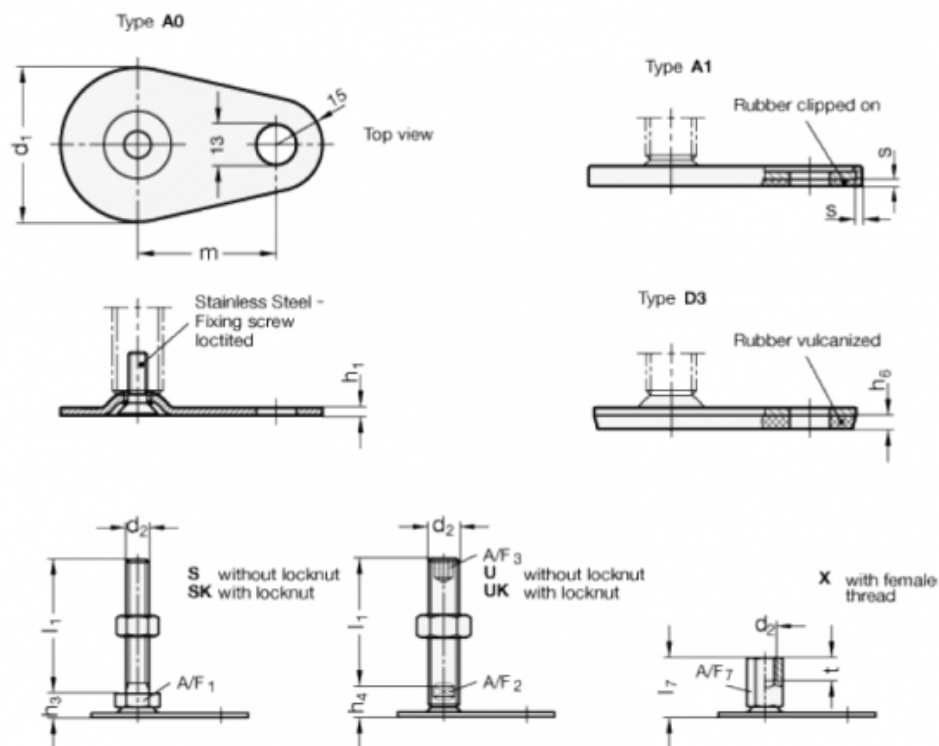

Article number: 204280M850A1S

Description: E+G levelling foot
GN 42-80-M8-50-A1-S

Note: S Without nut, External hexagon at the bottom

Measures

A/F1 = 17	s = 2
d1 = 80	
d2 = M8	
h1 = 3	
h3 = 12	
h6 =	
l1 = 50	
m = 70	